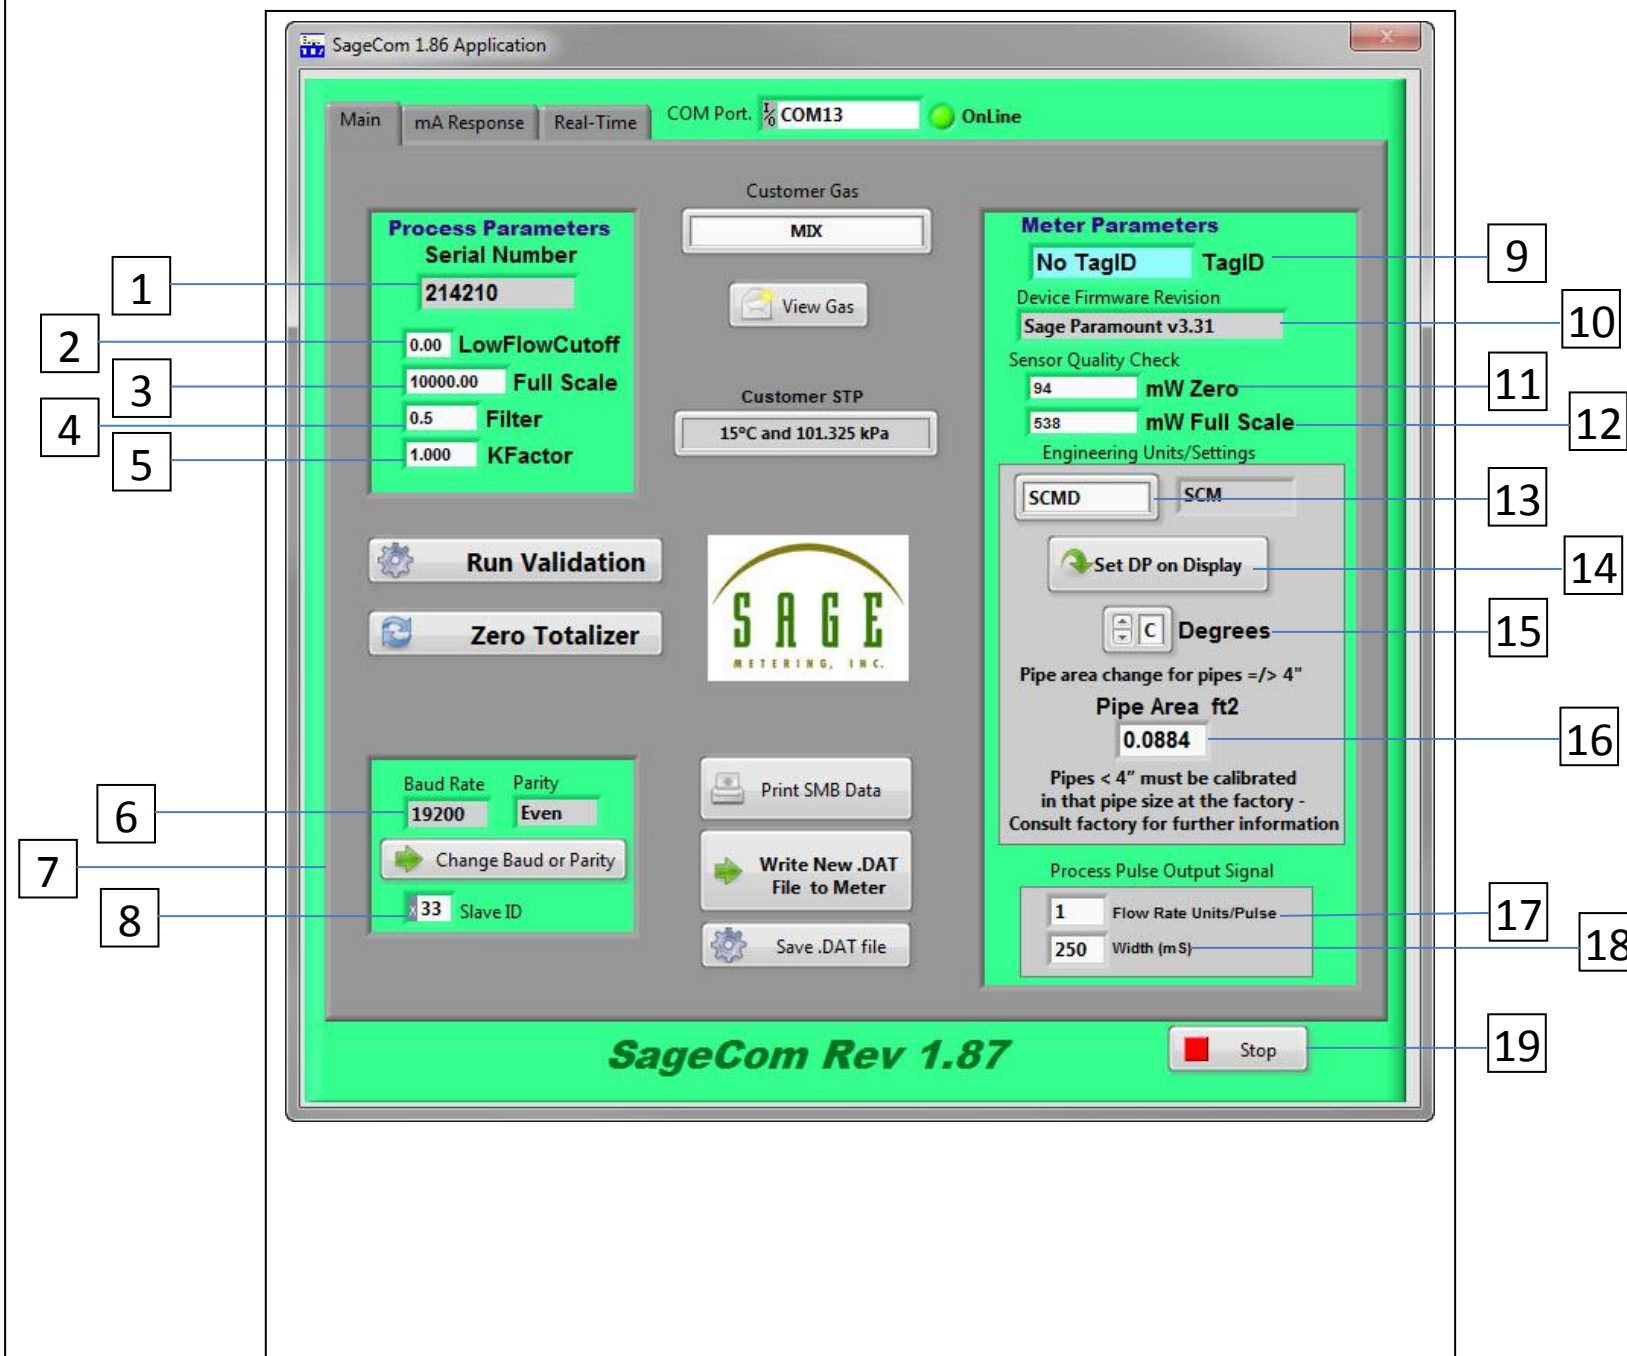

- 1 LABEL: SERIAL NUMBER
WHAT IT IS: FLOW METER SERIAL NUMBER
CHANGEABLE: NO - FACTORY EMBEDDED
- 2 LABEL: LOW FLOW CUTOFF
WHAT IT IS: FORCES METER OUTPUT TO READ ZERO AT THIS POINT OR LOWER.
CHANGEABLE: YES
RANGE: 0 – FULL SCALE
- 3 LABEL: FULL SCALE
WHAT IT IS: MAXIMUM FLOW READING
CHANGEABLE: YES
RANGE: 0 – 1.25 OF CALIBRATED FULL SCALE
- 4 LABEL: FILTER
WHAT IT IS: CHANGES OUTPUT RESPONSE TIME
CHANGEABLE: YES
RANGE: .0001 (HIGHEST FILTER) .999 (LOWEST FILTER)
- 5 LABEL: KFactor
WHAT IT IS: BIAS FACTOR
CHANGEABLE: YES
RANGE: .1 - 10
- 6 LABEL: BAUD RATE or PARITY
WHAT IT IS: SERIAL COMMUNICATION RATE
CHANGEABLE: YES
RANGE: 9600 or 19,200
- 7 LABEL: CHANGE BAUD or PARITY
WHAT IT IS: SERIAL COMMUNICATION PAIRING
CHANGEABLE: YES
RANGE: ODD, EVEN, NONE
- 8 LABEL: SLAVE ID
WHAT IT IS: MODBUS COMMUNICATIONS ADDRESS
CHANGEABLE: YES
RANGE: 1 – 247
- 9 LABEL: TAG ID
WHAT IT IS: CUSTOMER METER ID
CHANGEABLE: YES
RANGE: 0 - 8 CHARACTERS